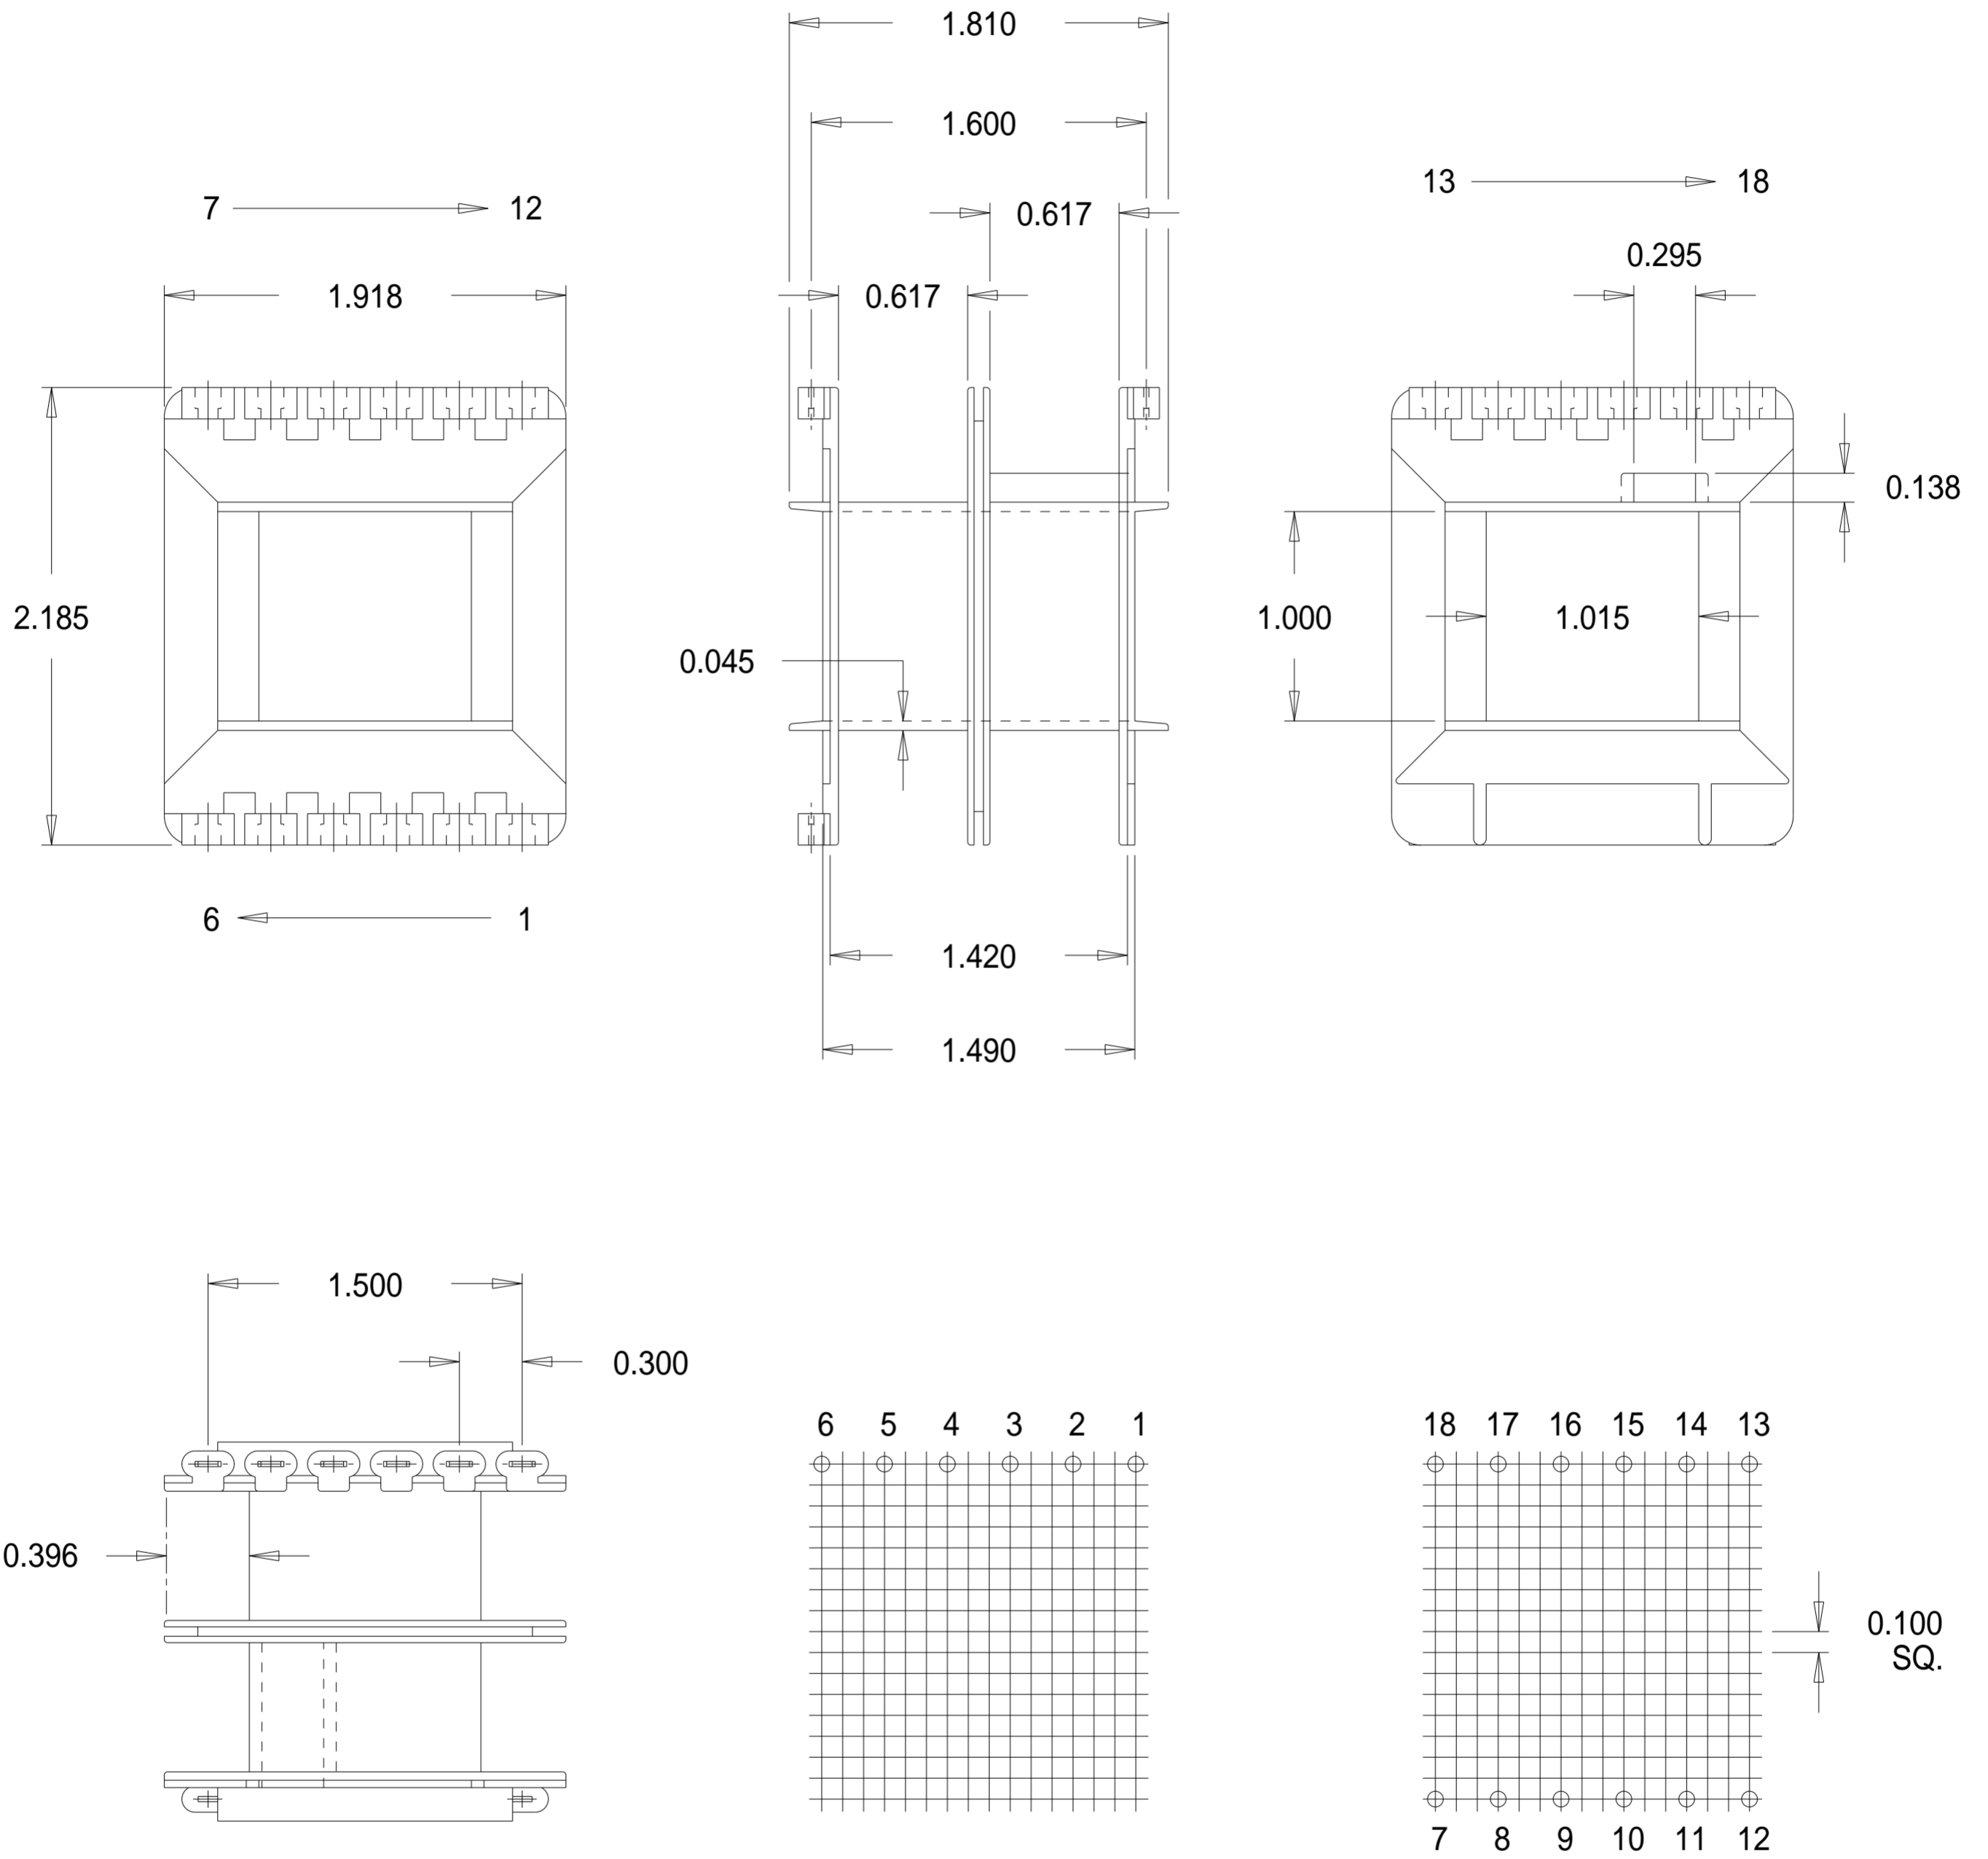

Part No. S05400
 29 x 1" Shrouded Double Section
 'S' Range Bobbin With Thermal Cut-Out

Dimensions in inches.